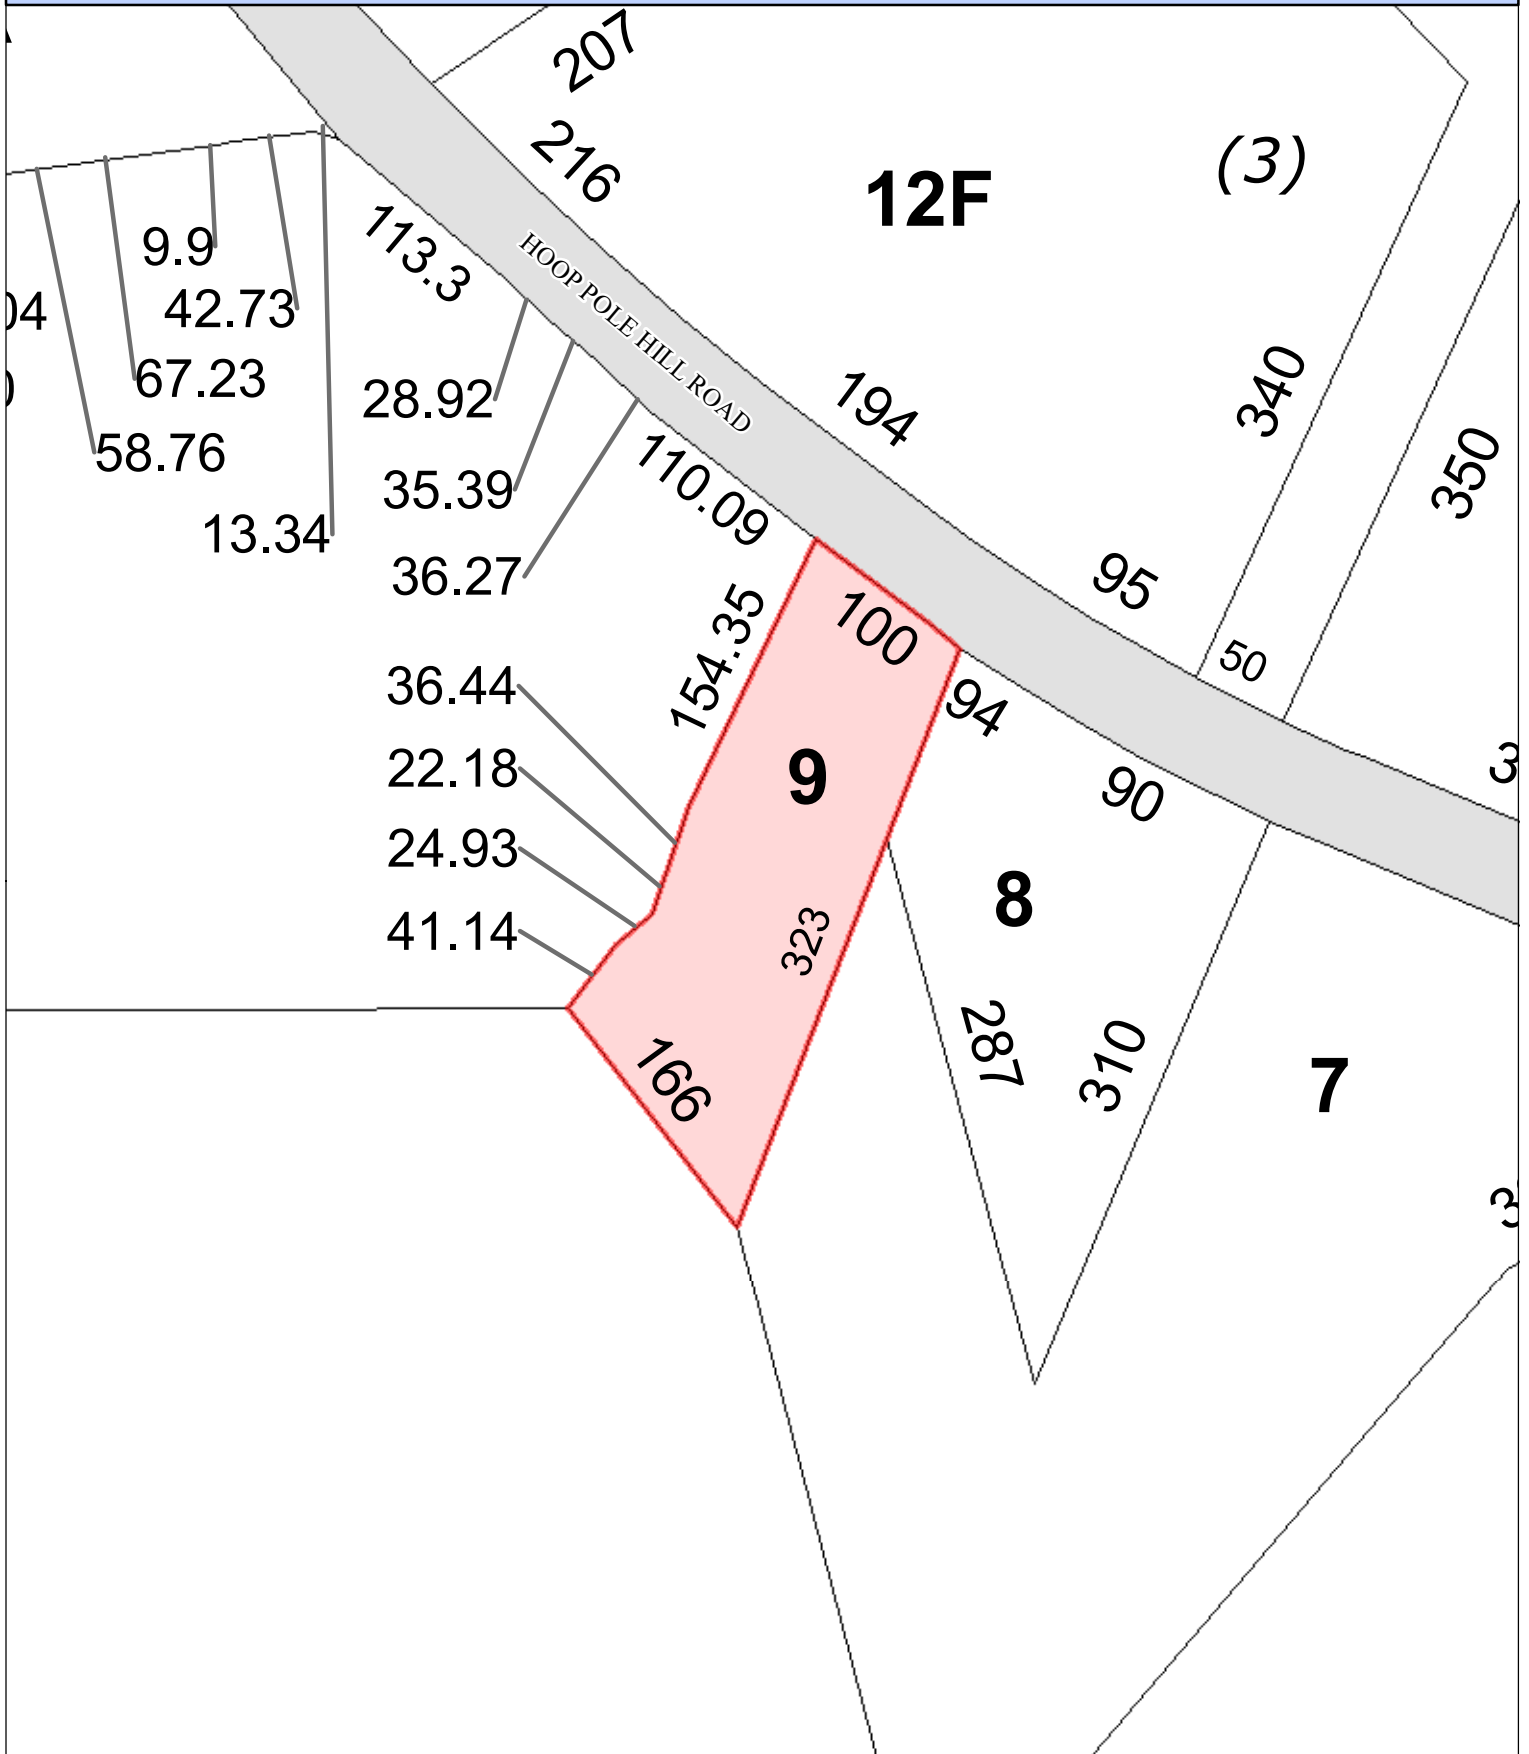

Town of Woodbury, Connecticut - Assessment Parcel Map

Parcel: 054-009

Address: 275 HOOP POLE HILL RD

Approximate Scale: 1 inch = 100 feet

Map Produced: 12/15/2015

Disclaimer: This map is for informational purposes only. All information is subject to verification by any user. The Town of Woodbury and its mapping contractors assume no legal responsibility for the information contained herein.