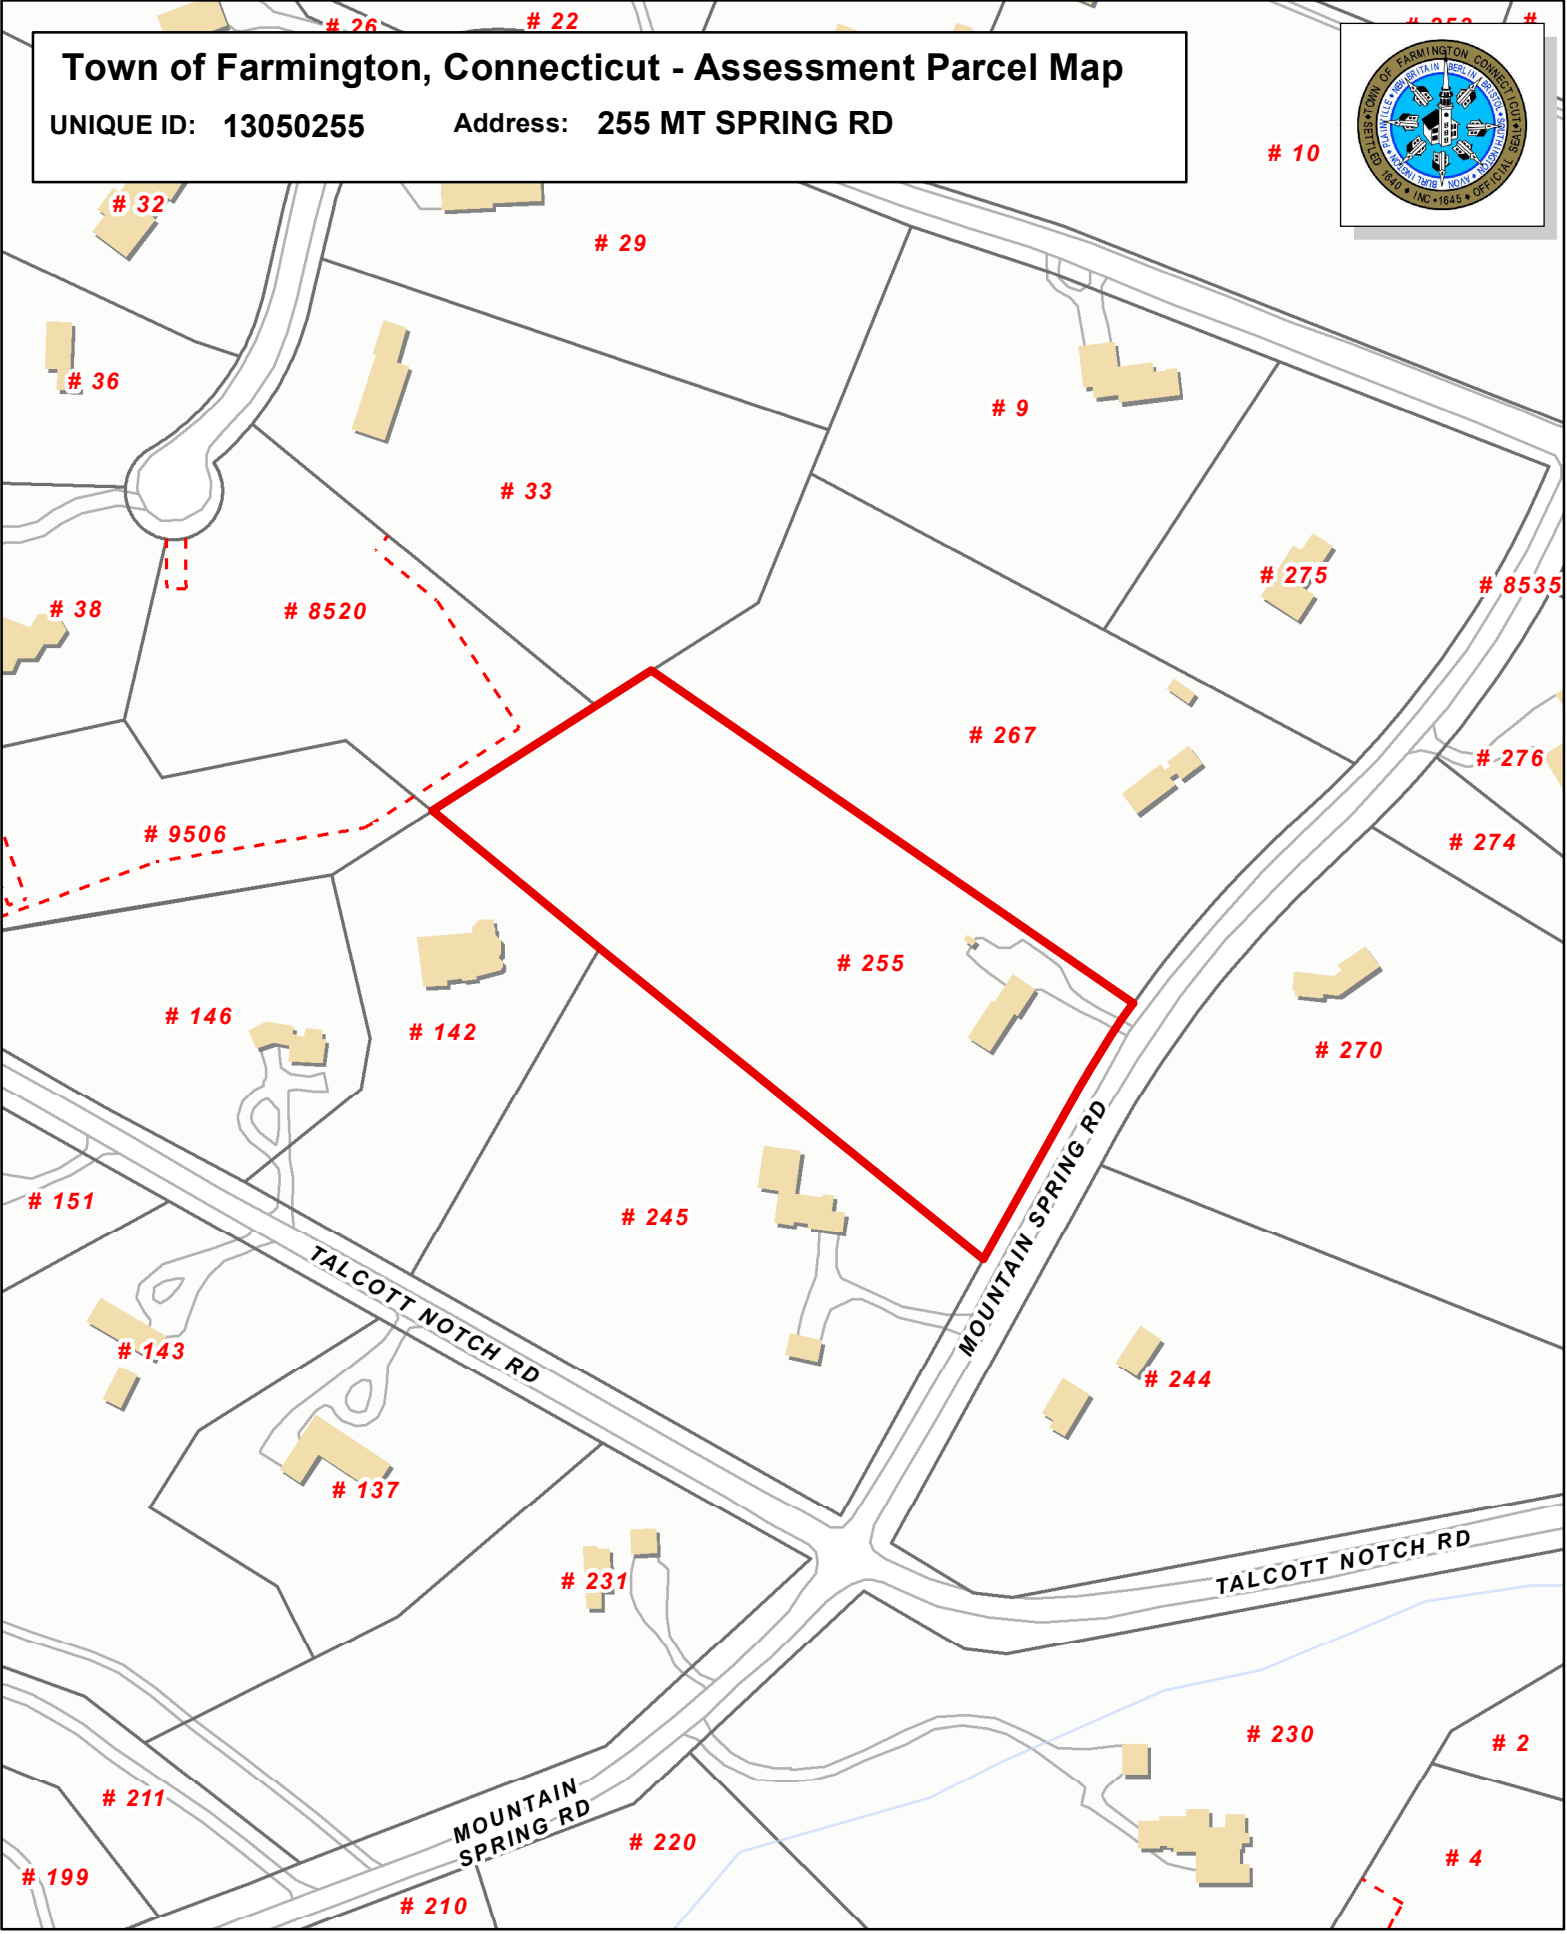

# Town of Farmington, Connecticut - Assessment Parcel Map

UNIQUE ID: 13050255

Address: 255 MT SPRING RD

Approximate Scale: 1 inch = 200 feet

Disclaimer: This map is for informational purposes only. All information is subject to verification by any user. The Town of Farmington and its mapping contractors assume no legal responsibility for the information contained herein.

Map Produced Aug 2017